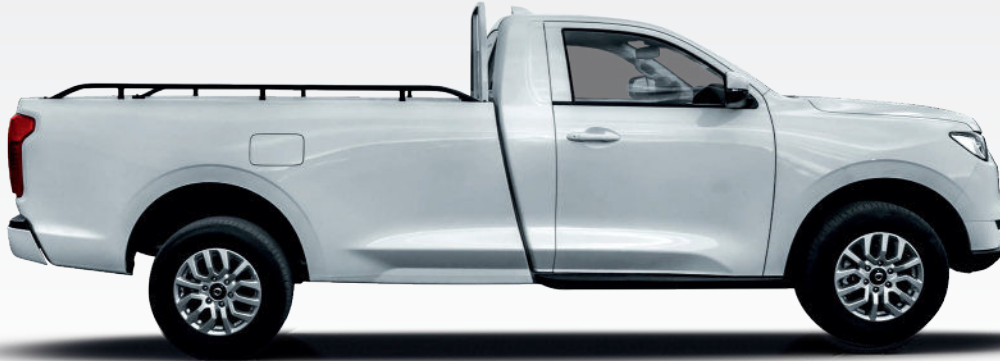

## A SINGLE CAB THAT DOUBLES UP ON FEATURES.

Introducing the all-new, all-conquering GWM P-Series. The bakkie reimagined. The P-Series Commercial Single Cab is a brand-new addition to the range of robust, reliable and “workaholic” GWM bakkies that are built for true versatility. This legendary bakkie is powerful, not just instinctively, but practically. To elevate your travels to even greater heights, the Commercial Single Cab features a 6MT gearbox, and available in 2WD or 4WD variants.