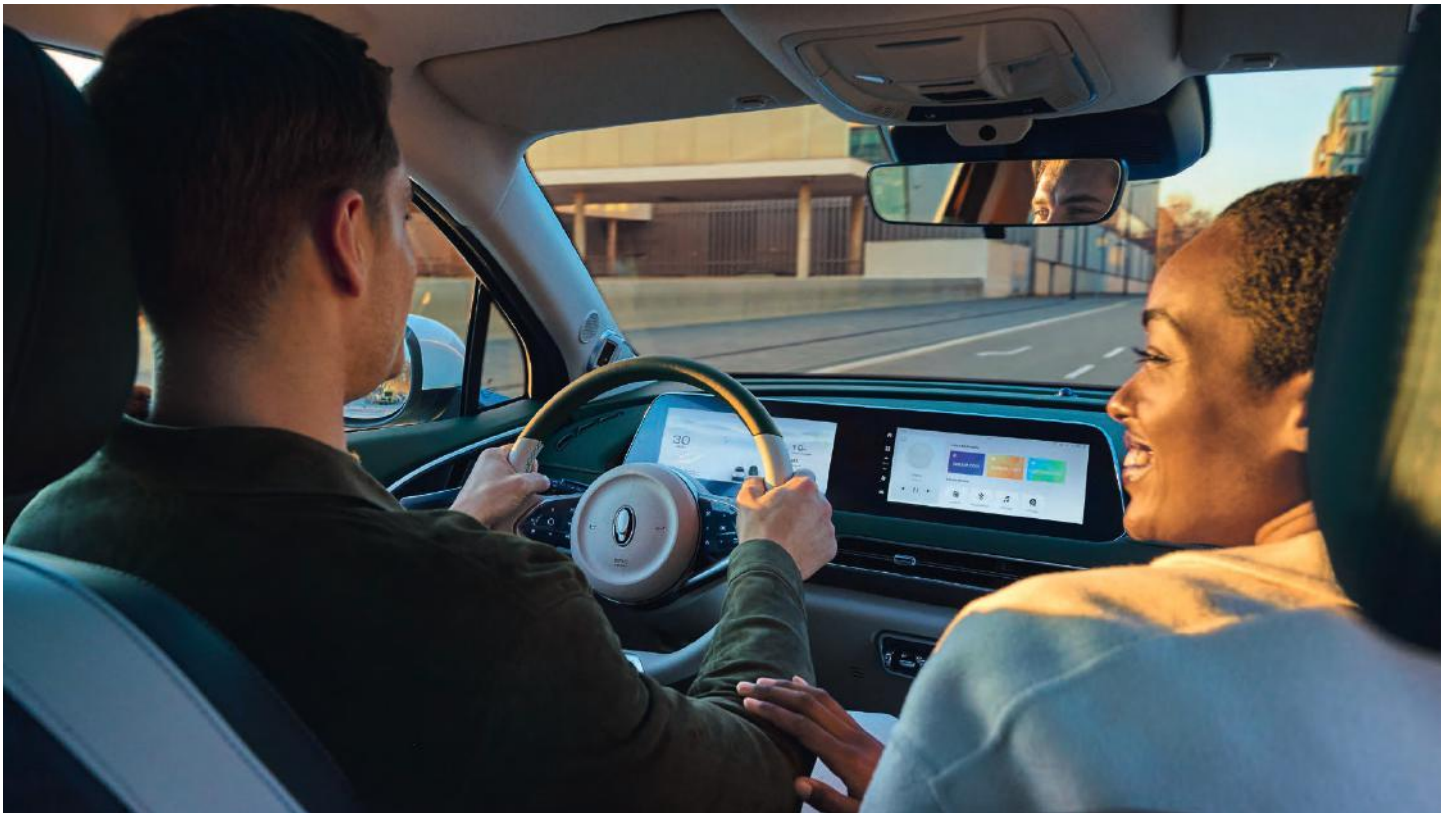

Exterior Colours							Interior Colours	
	HAMILTON WHITE	SUN BLACK	MARS RED	HR BLUE	EM BEIGE	L5 GREEN	LB GREEN	BLACK	BLACK / RED
ORA 300 Super Luxury	●	●	●	●	●	●	●	●	✘
ORA 400 Super Luxury	●	●	●	●	●	●	●	●	✘
ORA 400 Ultra Luxury	●	●	●	●	●	●	●	●	✘
ORA 400 GT Ultra Luxury	●	●	●	●	●	✘	✘	✘	●

● STANDARD   ✘ NOT AVAILABLE

Prices	From
ORA 300 Super Luxury	R686 950
ORA 400 Super Luxury	R775 950
ORA 400 Ultra Luxury	R805 950
ORA 400 GT Ultra Luxury	R835 950